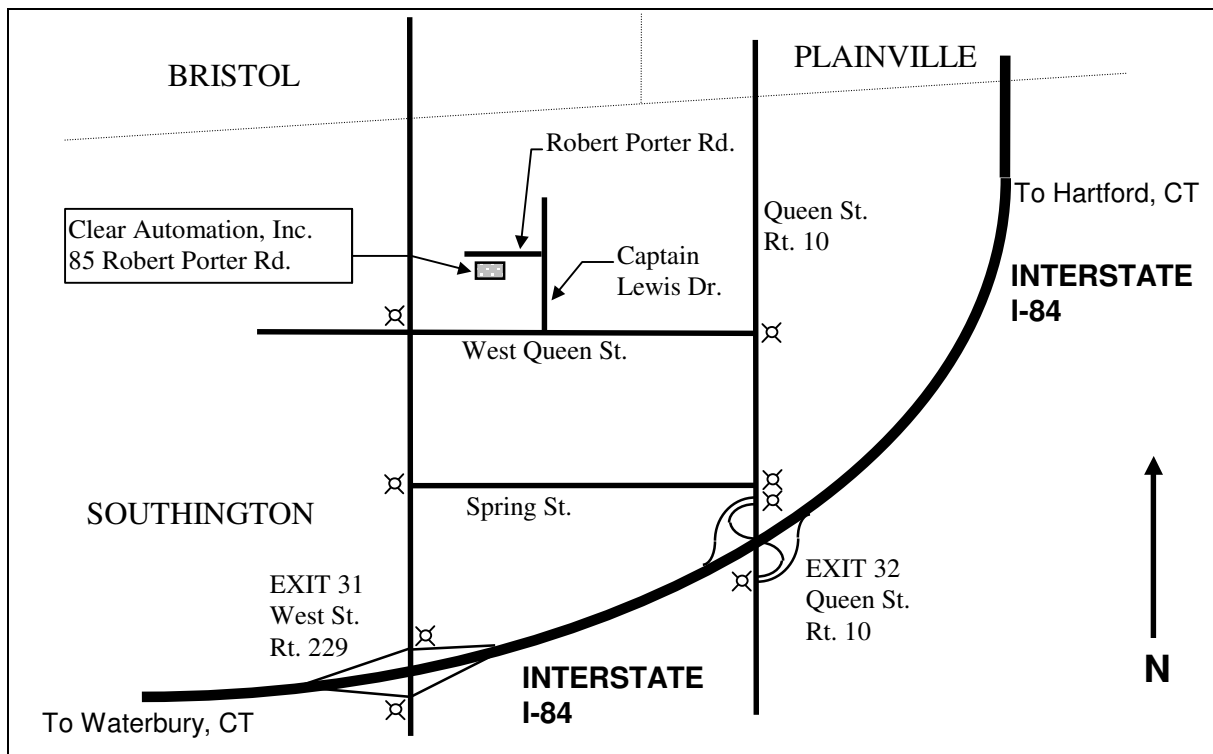

## Directions:

Travel Interstate I-84 either East from Waterbury, CT or West from Hartford, CT.  
Take EXIT 31, West Street, Rt. 229, Southington, CT.  
Travel North on West Street toward Bristol, CT. (Note: Not all traffic lights shown)  
Turn right onto West Queen Street.  
At top of hill, Turn Left onto Captain Lewis Drive.  
Take first left onto Robert Porter Road.  
Take second driveway on left to #85.